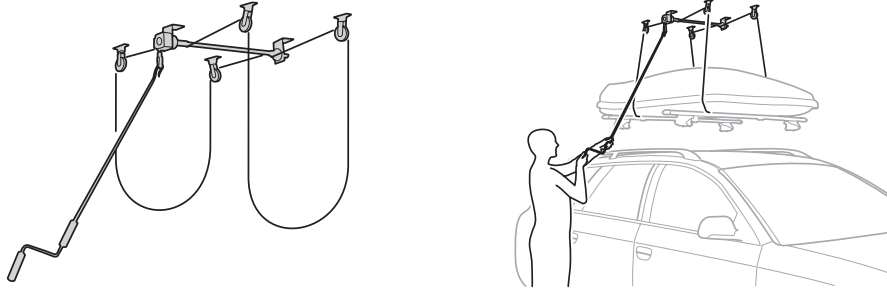

i Thule T-track adapter

696400 → 24x30 mm

697400 → 20x27 mm

i Thule Boxlift

571000

i Thule Box Ski Carrier adapter

694800 → Pacific: 200, 780

694500 → Pacific: 500

694600 → Pacific: 600

694700 → Pacific: 700

Pacific 100: 10 kg
Pacific 200: 13 kg
Pacific 500: 13 kg
Pacific 600: 12 kg
Pacific 700: 15 kg
Pacific 780: 15 kg

Max 50 kg

Max. 130 km/h

Thule One-Key System

- 544**  (x4)
- 596**  (x6)
- 588**  (x8)
- 452**  (x12)