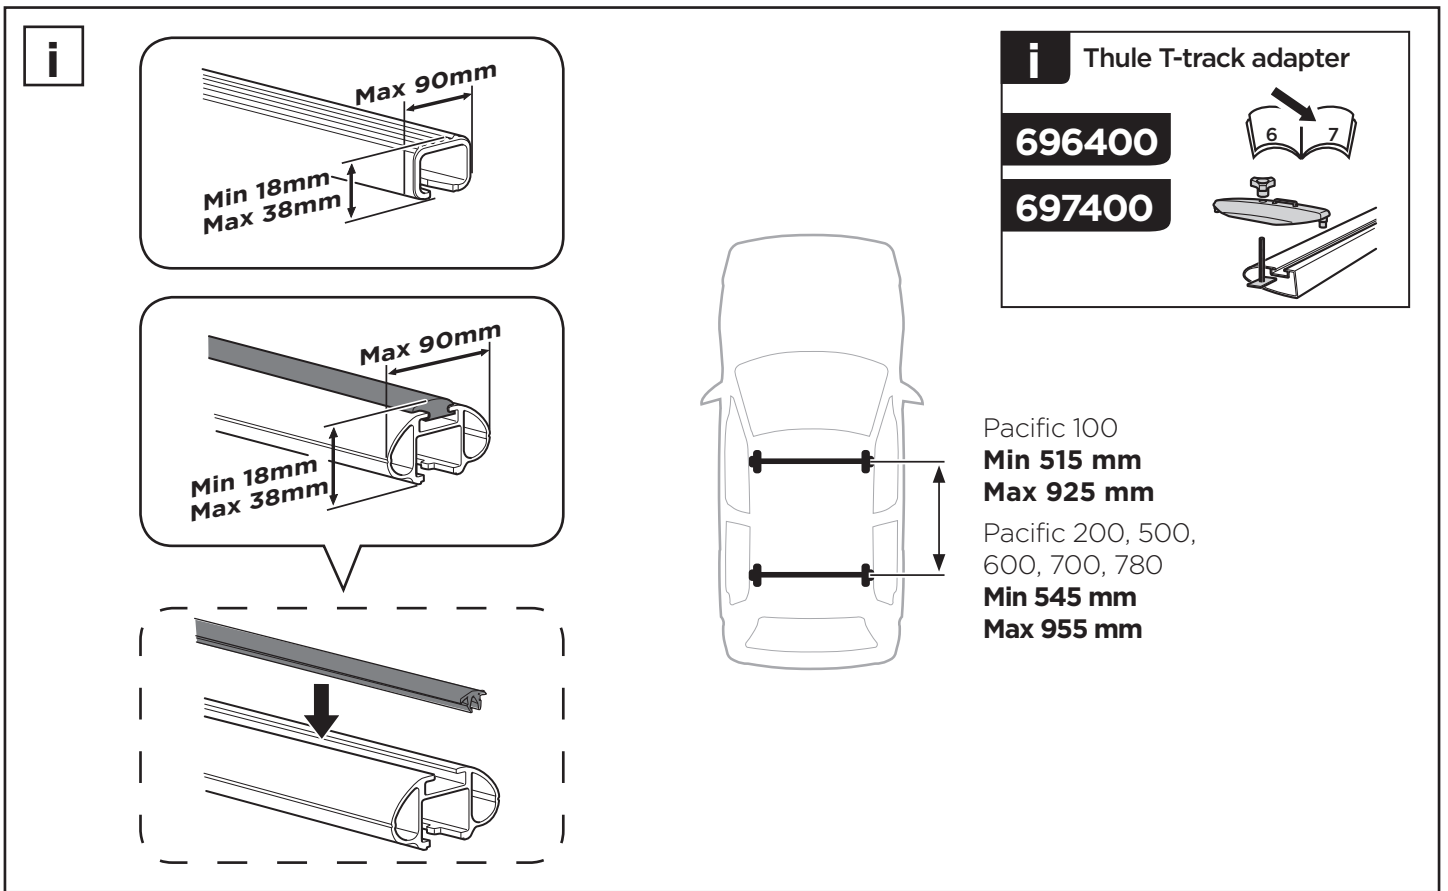

Thule Pacific

> Instructions

2

3

4

x2

5

6

i Thule T-track adapter

696400 → 24x30 mm

697400 → 20x27 mm

i Thule Boxlift

571000

i Thule Box Ski Carrier adapter

694800 → Pacific: 200, 780

694500 → Pacific: 500

694600 → Pacific: 600

694700 → Pacific: 700

Pacific 100: 10 kg
Pacific 200: 13 kg
Pacific 500: 13 kg
Pacific 600: 12 kg
Pacific 700: 15 kg
Pacific 780: 15 kg

Max 50 kg

Max. 130 km/h

Thule One-Key System

- 544**  (x4)
- 596**  (x6)
- 588**  (x8)
- 452**  (x12)