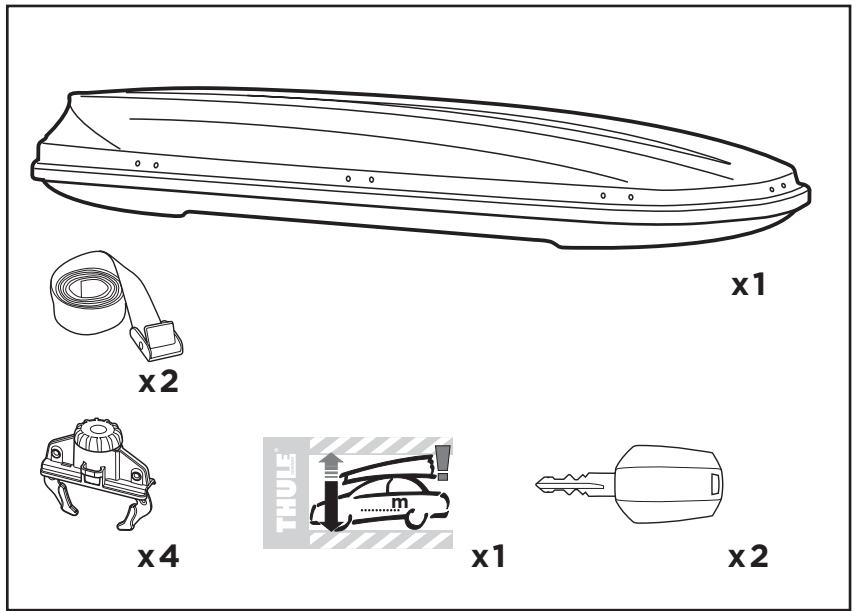

Thule Pacific

> Instructions

2

3

4

x2

5

6

i Thule T-track adapter

696400 → 24x30 mm

697400 → 20x27 mm

i Thule Boxlift

571000

i Thule Box Ski Carrier adapter

694800 → Pacific: 200, 780

694500 → Pacific: 500