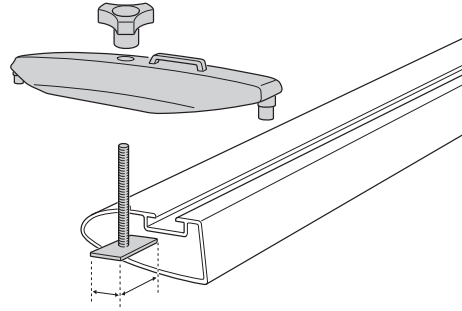

i Thule T-track adapter

696400 → 24x30 mm

697400 → 20x27 mm

i Thule Boxlift

571000

i Thule Box Ski Carrier adapter

694800 → Pacific: 200, 780

694500 → Pacific: 500