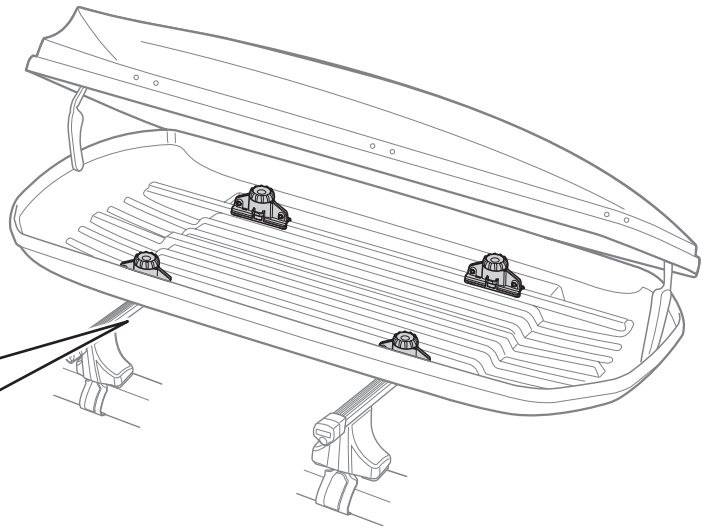

Thule Pacific

> Instructions

2

3

4

x2

5

6

i Thule T-track adapter

696400 → 24x30 mm

697400 → 20x27 mm

i Thule Boxlift

571000

i Thule Box Ski Carrier adapter

694800 → Pacific: 200, 780

694500 → Pacific: 500