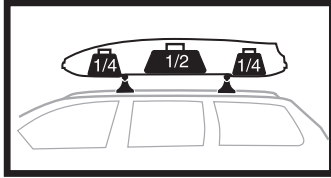

i Thule T-track adapter

696400 → 24x30 mm

697400 → 20x27 mm

i Thule Boxlift

571000

i Thule Box Ski Carrier adapter

694800 → Pacific: 200, 780

694500 → Pacific: 500

694600 → Pacific: 600

694700 → Pacific: 700

Pacific 100: 10 kg
Pacific 200: 13 kg
Pacific 500: 13 kg
Pacific 600: 12 kg
Pacific 700: 15 kg
Pacific 780: 15 kg

Max 50 kg

Max. 130 km/h

Thule One-Key System

- 544**  (x4)
- 596**  (x6)
- 588**  (x8)
- 452**  (x12)