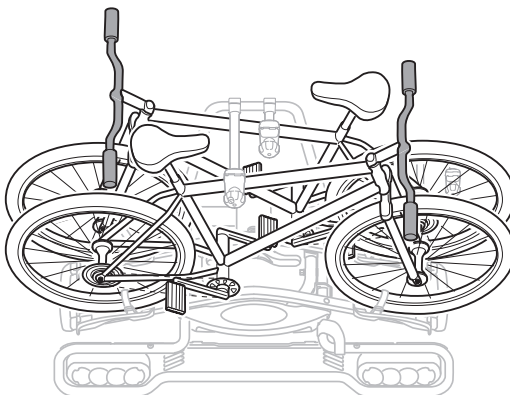

10

Thule Bike Frame Adapter

982

i