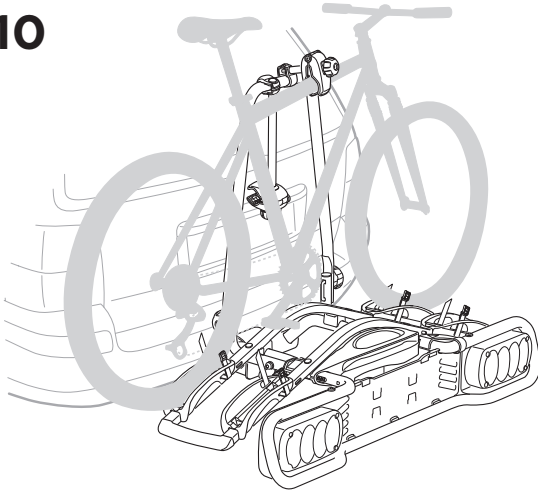

10

Thule Bike Frame Adapter

982

i