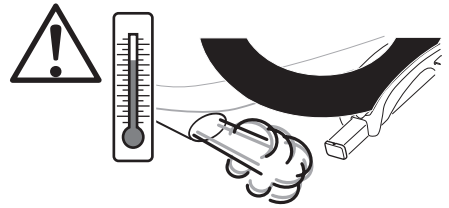

Thule EuroRide 940

CITY CRASH
Complies with ISO norm

Thule EuroRide 941

CITY CRASH
Complies with ISO norm

i

i

| | | |
|--------|-------------|-------------|
| 40 kg | 14,2 kg | Max 25,8 kg |
| 50 kg | | Max 35,8 kg |
| >55 kg | | Max 36 kg |