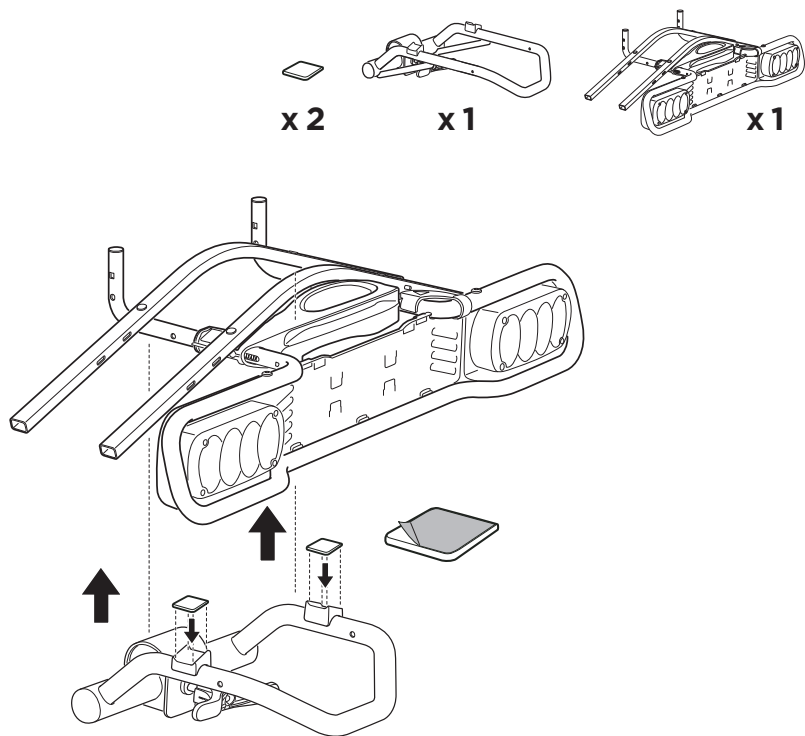

Thule EuroRide 940

CITY CRASH
Complies with ISO norm

Thule EuroRide 941

CITY CRASH
Complies with ISO norm

i

i

| | | |
|--------|-------------|-------------|
| 40 kg | 14,2 kg | Max 25,8 kg |
| 50 kg | | Max 35,8 kg |
| >55 kg | | Max 36 kg |

1

2

3

-  x2
-  x2
- $\text{\O}20 \times 4 \text{mm}$  x4
-  x2
-  x1
-  x1

4

-  x2
-  x4
-  x4

5

Ø20x2.5mm