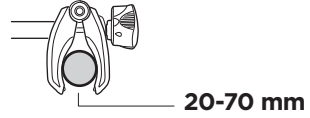

Thule EuroRide 940

CITY CRASH
Complies with ISO norm

Thule EuroRide 941

CITY CRASH
Complies with ISO norm

i

i

| | | |
|--------|-------------|-------------|
| 40 kg | 14,2 kg | Max 25,8 kg |
| 50 kg | | Max 35,8 kg |
| >55 kg | | Max 36 kg |

1

2

3

-  x2
-  x2
- $\text{\O}20 \times 4 \text{mm}$  x4
-  x2
-  x1
-  x1

4

-  x2
-  x4
-  x4

5

Ø20x2.5mm