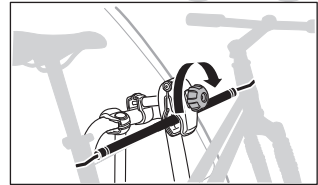

Thule Bike Frame Adapter

982