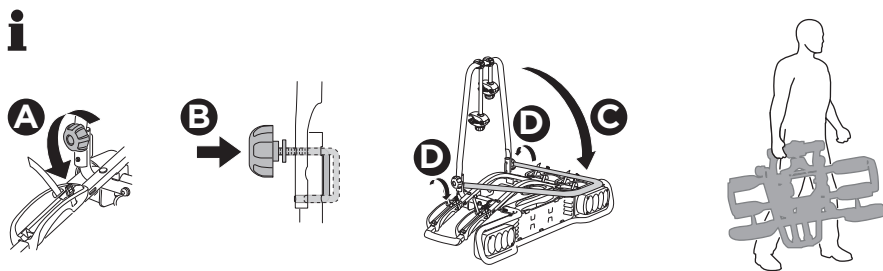

EN Accessories

DE Zubehör

FR Accessoires

NL Accessoires

IT Accessori

ES Accesorios

PT Acessórios

SV Tillbehör

DK Tilbehør

NE Tilbehør

FI Lisävarusteet

ET Lisavarustus

LV Piederumi

LT Priedai

PL Akcesoria

RU Аксессуары

UK Аксессуары

BG Принадлежности

CS Doplnky

SK Príslušenstvo

SL Dodatki

HR/BiH Dodaci

RO Accesorii

HU Tartozékok

EL Εξαρτήματα

TR Aksesuarlar

الملحقات **AR**

אביזרים **HE**

ZH 附件

JA アクセサリー

KO 액세서리

TH อุปกรณ์เสริม

Thule Adapter 9906

7-to-13 pin Adapter

Thule Adapter 9907

13-to-7 pin Adapter