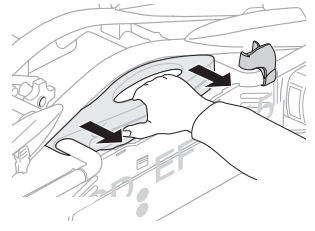

i

i

940: 13-pin

941: 7-pin