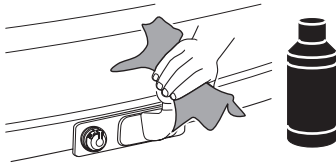

Thule EuroRide 940

CITY CRASH
Complies with ISO norm

Thule EuroRide 941

CITY CRASH
Complies with ISO norm

i

i

| | | |
|--------|-------------|-------------|
| 40 kg | 14,2 kg | Max 25,8 kg |
| 50 kg | | Max 35,8 kg |
| >55 kg | | Max 36 kg |