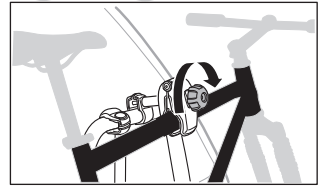

10

Thule Bike Frame Adapter

982

i