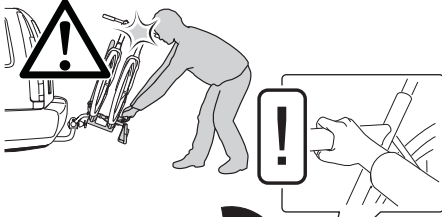

i

i

940: 13-pin

941: 7-pin