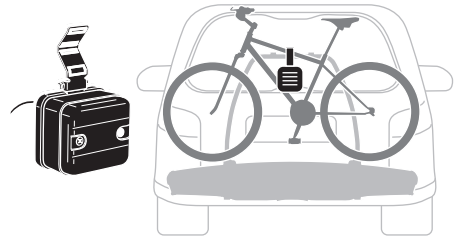

Thule Lockable Knob

526

Thule Wall Hanger

9771

Thule Bike Frame Adapter

982

Thule 3rd Brake Light

9904