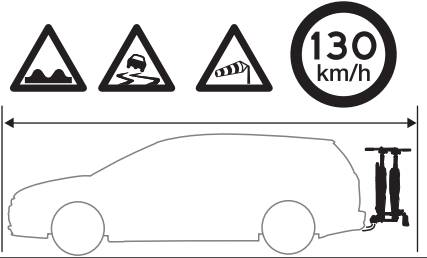

Thule EuroRide 940

CITY CRASH
Complies with ISO norm

Thule EuroRide 941

CITY CRASH
Complies with ISO norm

i

i

| | | |
|--------|-------------|-------------|
| 40 kg | 14,2 kg | Max 25,8 kg |
| 50 kg | | Max 35,8 kg |
| >55 kg | | Max 36 kg |