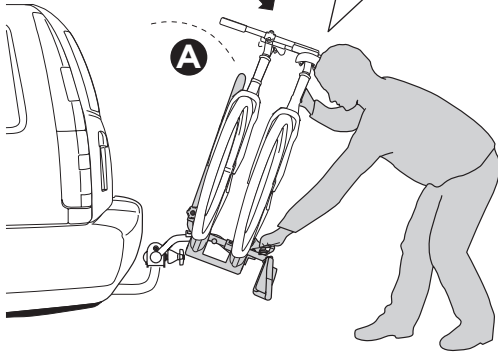

i

i

940: 13-pin

941: 7-pin