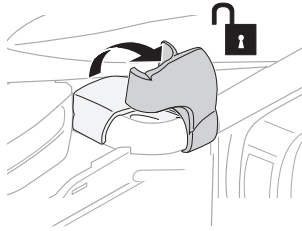

i

i

940: 13-pin

941: 7-pin