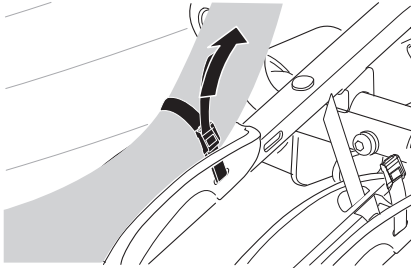

10

Thule Bike Frame Adapter

982

i