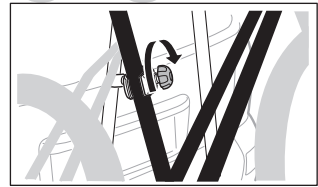

10

Thule Bike Frame Adapter

982

i