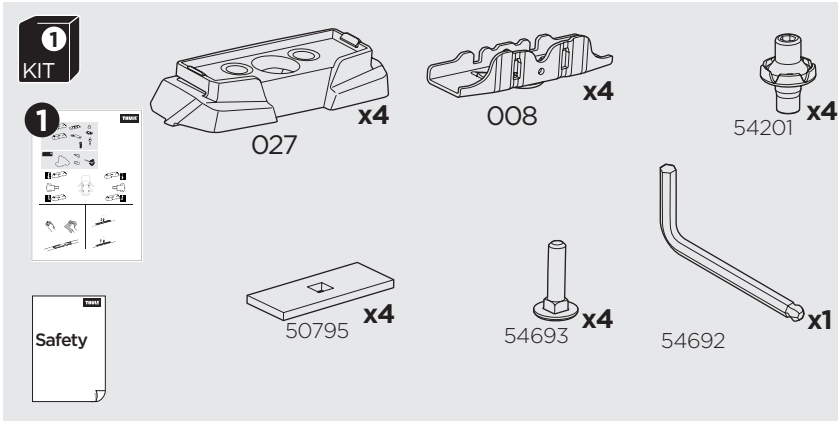

1

Kit 187009

VW California T5 & T6, 4-dr Bus, 03-15 / 15-
 VW Transporter T5 & T6, 4-dr Van, 03-15 / 15-
 VW Caravelle T5 & T6, 4-dr Bus, 03-15 / 15-
 VW Shuttle T5 & T6, 4-dr Bus, 03-15 / 15-

ISO 11154-E

This kit is only for vehicles with T-Profile.

1

2

3

4

5

6

7