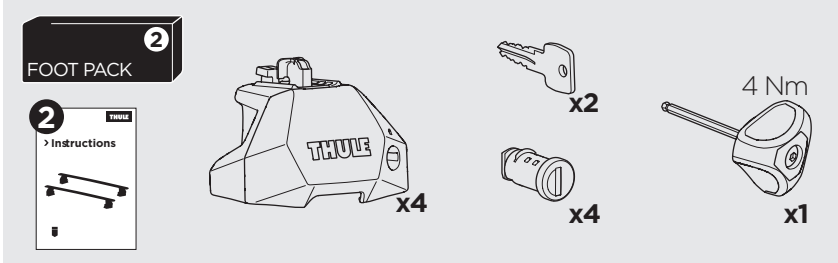

1

Kit 187009

VW California T5 & T6, 4-dr Bus, 03-15 / 15-
 VW Transporter T5 & T6, 4-dr Van, 03-15 / 15-
 VW Caravelle T5 & T6, 4-dr Bus, 03-15 / 15-
 VW Shuttle T5 & T6, 4-dr Bus, 03-15 / 15-

ISO 11154-E

This kit is only for vehicles with T-Profile.

1

2

3

4

5

6

7