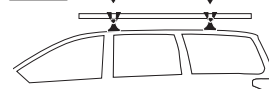

CITY CRASH

Complies with ISO norm

ISO 11154-E

i

6 kg
13,2 lbs

i

Max 130 km/h
80 Mph

80 km/h
50 Mph