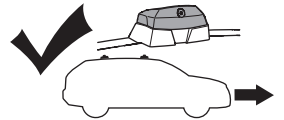

Accessory

Thule Fixpoint Kit Cover
710750