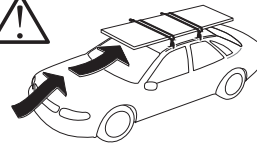

CITY CRASH

Complies with ISO norm

ISO 11154-E

i

6 kg
13,2 lbs

i

Max 130 km/h
80 Mph

80 km/h
50 Mph