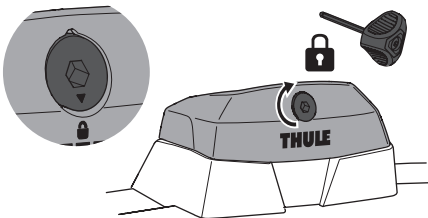

i

i

Accessory

Thule Fixpoint Kit Cover
710750

1

2

3

i