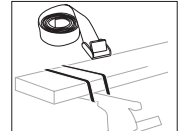

CITY CRASH

Complies with ISO norm

ISO 11154-E

i

6 kg
13,2 lbs

i

Max 130 km/h
80 Mph

80 km/h
50 Mph