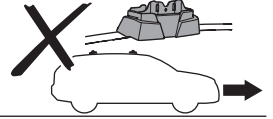

i

i

Accessory

Thule Fixpoint Kit Cover
710750

1

2

3

i