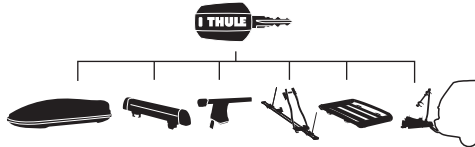

Thule UpRide Fatbike Adapter
 5991

Thule T-track Adapter 30x24mm
 889-1

Thule Bike Rack Around-the-Bar Adapter
 8898

Thule Wheel Strap Locks
 986

Thule One-Key System

544  (x4)
596  (x6)
588  (x8)
452  (x12)