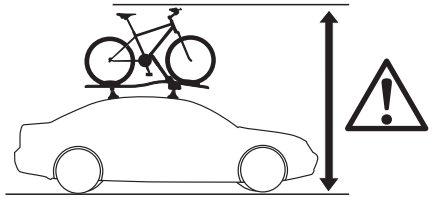

CITY CRASH

Complies with ISO norm

Max
20 kg

7,7 kg

Thule Bike Rack Around-the-Bar Adapter

8898

Thule UpRide 599 Fit Table

i