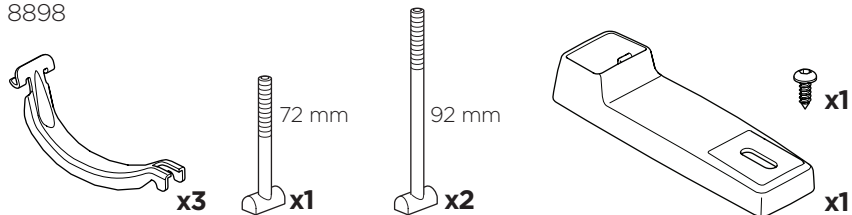

CITY CRASH

Complies with ISO norm

Max
20 kg

7,7 kg

Thule Bike Rack Around-the-Bar Adapter

8898

Thule UpRide 599 Fit Table

i

20x20 mm T-screw (included)

Thule WingBar/
SlideBar/AeroBar
or other 20 mm T-track

➔ **4** - **5** ➔ **9**

Square bars

Aluminium bars

➔ **6** - **8** ➔ **9**

4

5