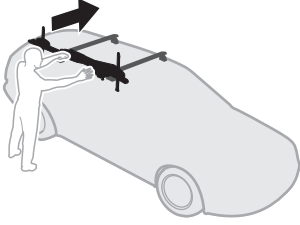

20x20 mm T-screw (included)

Thule WingBar/
SlideBar/AeroBar
or other 20 mm T-track

➔ **4** - **5** ➔ **9**

Square bars

Aluminium bars

➔ **6** - **8** ➔ **9**

4

5