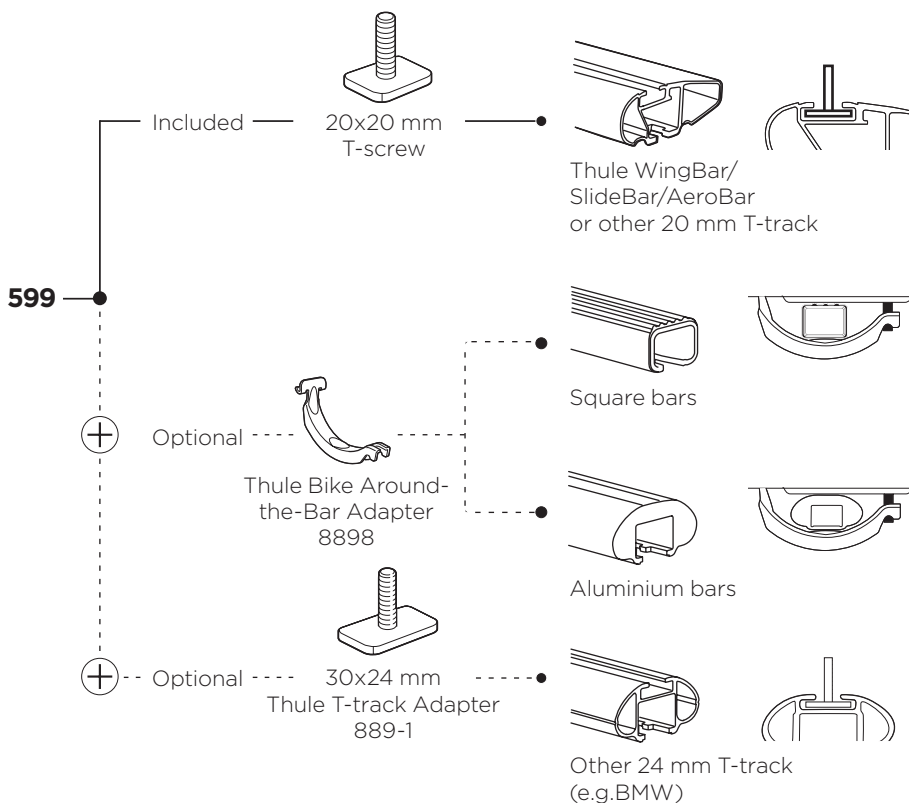

CITY CRASH

Complies with ISO norm

Max
20 kg

7,7 kg

Thule Bike Rack Around-the-Bar Adapter

8898

Thule UpRide 599 Fit Table

i

20x20 mm T-screw (included)

Thule WingBar/
SlideBar/AeroBar
or other 20 mm T-track

➔ **4** - **5** ➔ **9**

Square bars

Aluminium bars

➔ **6** - **8** ➔ **9**

4

5