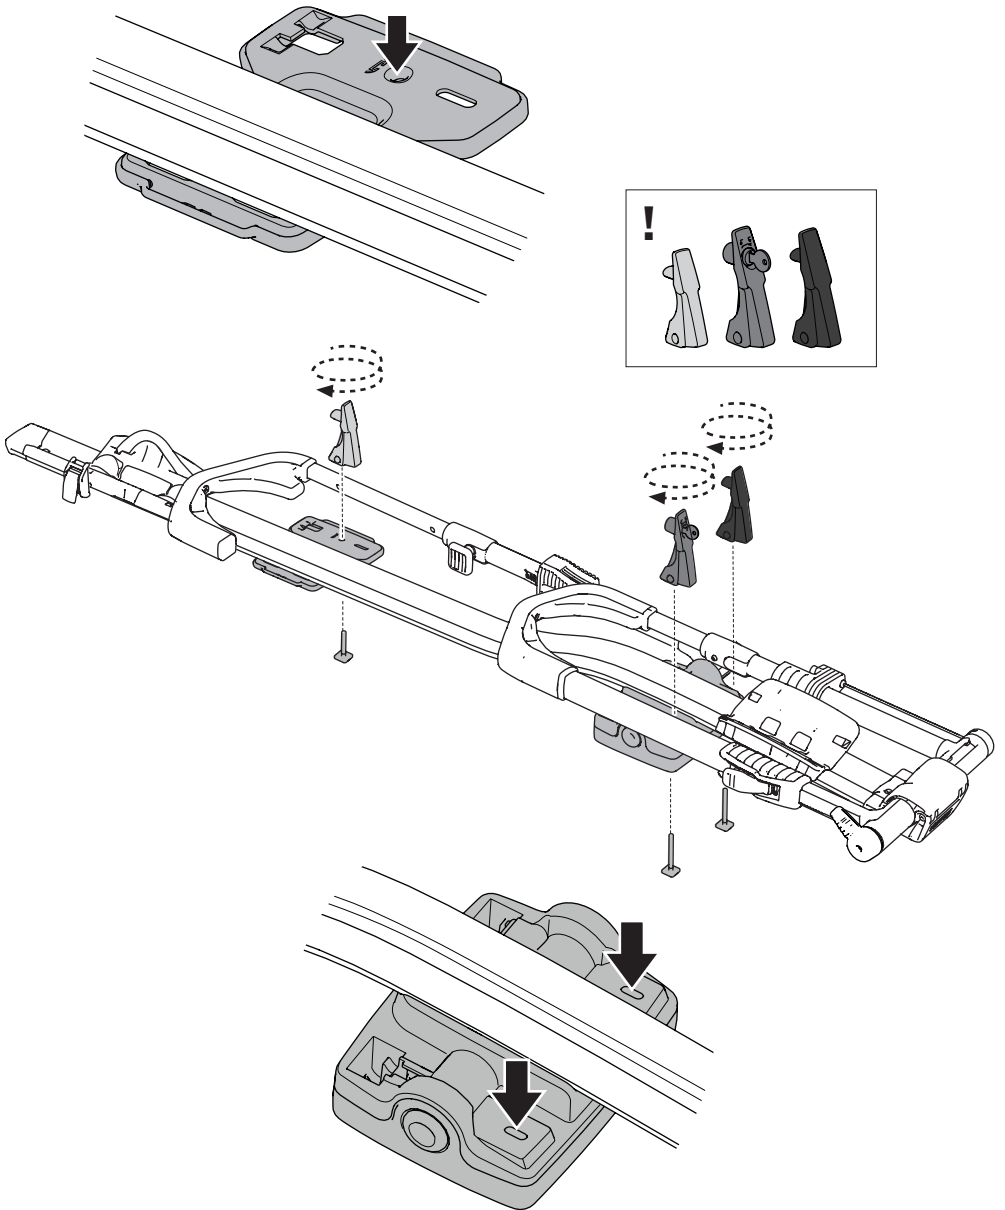

20x20 mm T-screw (included)

Thule WingBar/
SlideBar/AeroBar
or other 20 mm T-track

➔ **4** - **5** ➔ **9**

Square bars

Aluminium bars

➔ **6** - **8** ➔ **9**

4

5